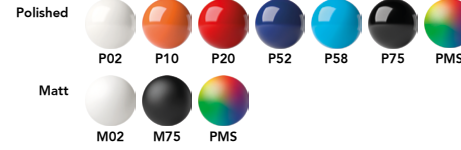

3 Nose cone

F Frosted
T Transparent
M Matt
P Polished
R Soft touch
S Satin finish metal
C Chrome finish metal

4 Clip cover

M Matt
P Polished

Clip cover option (Available only for Soft touch surfaces)

Cap, body and nose cone