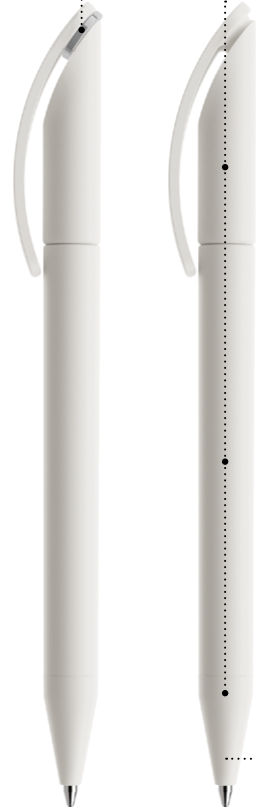

DS3

Product code

1 Writing system

T Twist ball pen

2 Cap and body

F Frosted
T Transparent
M Matt
P Polished
A Varnished polished
R Soft touch
B Biotic

3 Nose cone

F Frosted
T Transparent
M Matt
P Polished
A Varnished polished
R Soft touch
B Biotic
S Satin finish metal
C Chrome finish metal

4 Ring

X Polished