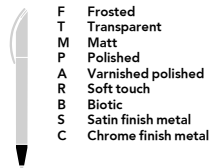

DS3

Product code

1 Writing system

T Twist ball pen

2 Cap and body

F Frosted
T Transparent
M Matt
P Polished
A Varnished polished
R Soft touch
B Biotic

3 Nose cone

F Frosted
T Transparent
M Matt
P Polished
A Varnished polished
R Soft touch
B Biotic
S Satin finish metal
C Chrome finish metal