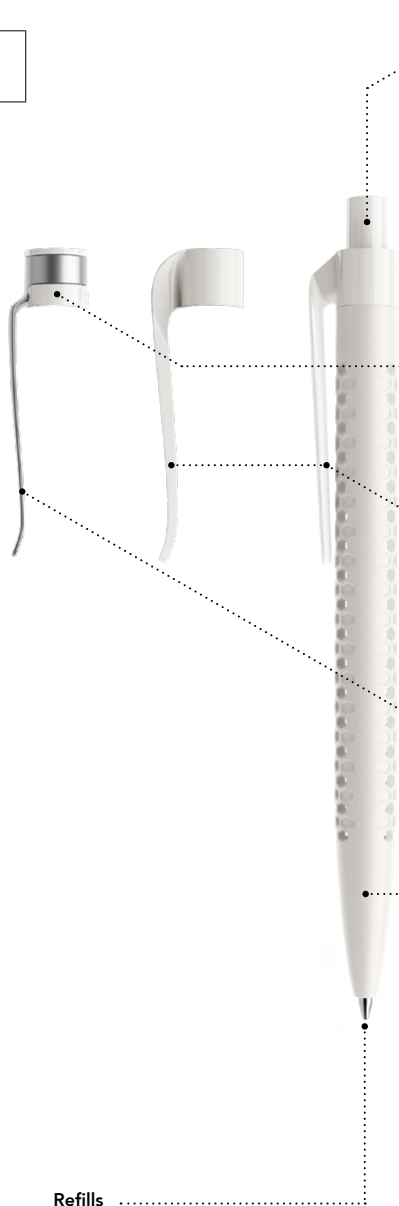

QS40 P M T - S

1 2 3 4

1 Writing system

P Push ball pen

2 Body

M Matt
R Soft touch

3 Clip

T Transparent
P Polished
S Satin finish metal

4 Button

T Transparent
P Polished
S Satin finish metal
C Chrome finish metal

Refills

Standard Floating Ball® lead free 1.0 mm
All Prodir pens are refillable.

Configure your pen at prodir.com

Button

Clip holder (Only with metal clip)