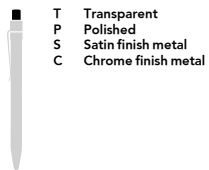

4 Button

T Transparent
P Polished
S Satin finish metal
C Chrome finish metal

Configure your pen at prodir.com

Minimum order quantity
500 pens
For PMS starting from 5.000 pieces