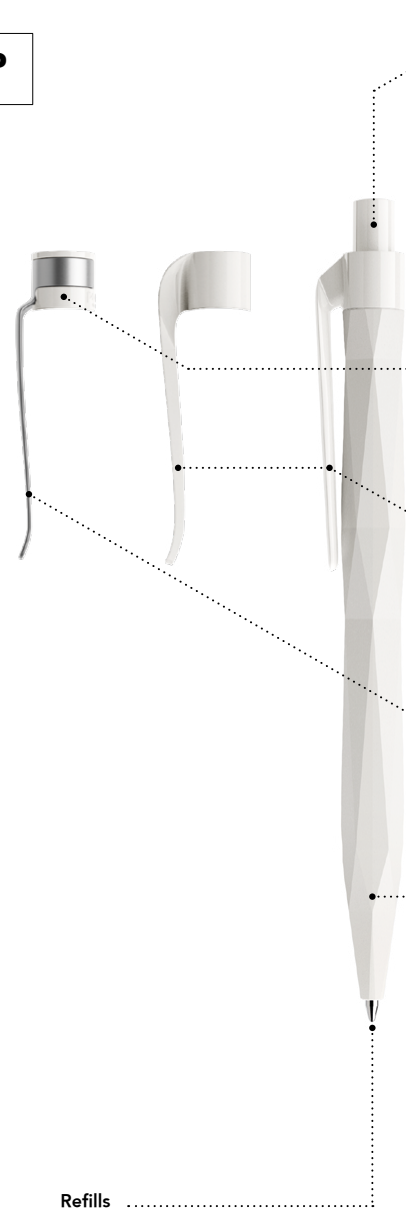

Refills

Standard Floating Ball® lead free 1.0 mm
All Prodir pens are refillable.

Configure your pen at prodir.com

Button

Clip holder (Only with metal clip)

Curved and flat plastic clip

Metal clip

Body