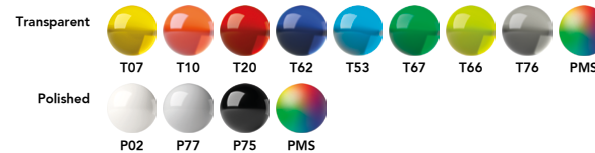

4 Button

T Transparent
P Polished
S Satin finish metal
C Chrome finish metal

Refills

Standard Floating Ball® lead free 1.0 mm
All Prodir pens are refillable.

Configure your pen at prodir.com

Button

Clip holder (Only with metal clip)