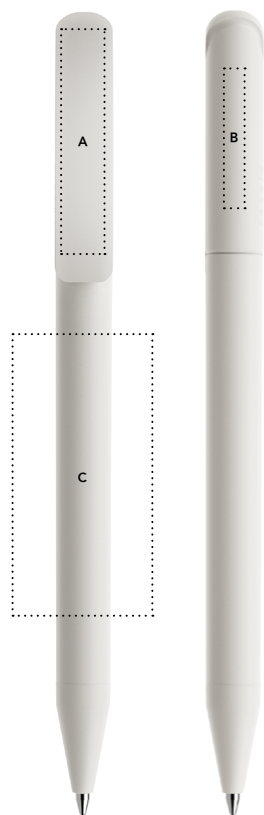

Refills

Standard Floating Ball® lead free 1.0 mm
All Prodir pens are refillable.

Configure your pen at prodir.com

5.000 pens in 5 days.

Minimum order quantity
500 pens
For PMS starting from 5.000 pieces

Print areas

		mm	Inch	Print	Notes
A	Clip	40 x 8	1,57 x 0,31	6 colours	Soft touch version 2 colours
B	Back cap	25 x 4	0,98 x 0,16	1 colour	
C	Body	50 x 25	1,97 x 0,98	4 colours	Not available for Soft touch surface