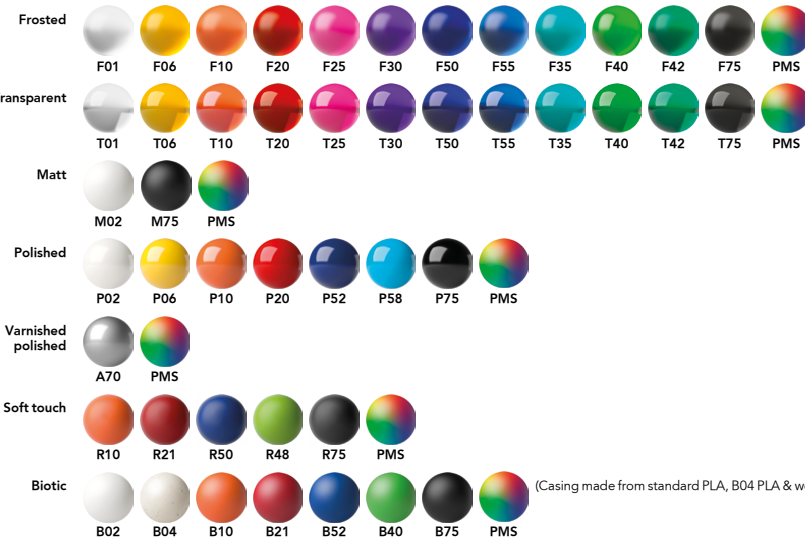

4 Ring

X Polished

Ring option (Not available for Soft touch and biotic surfaces)

Cap, body and nose cone

(Casing made from standard PLA, B04 PLA & wood powder)

Metal nose cone (Not available for Soft touch, biotic and regenerated surfaces)