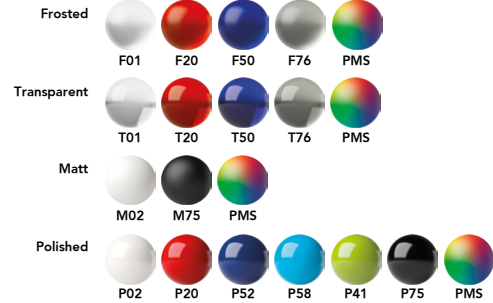

Cap, body and barrel

Metal nose cone

Refills

Standard Floating Ball® lead free 1.0 mm
All Prodir pens are refillable.

Configure your pen at prodir.com

Minimum order quantity
500 pens
For PMS starting from 10.000 pieces