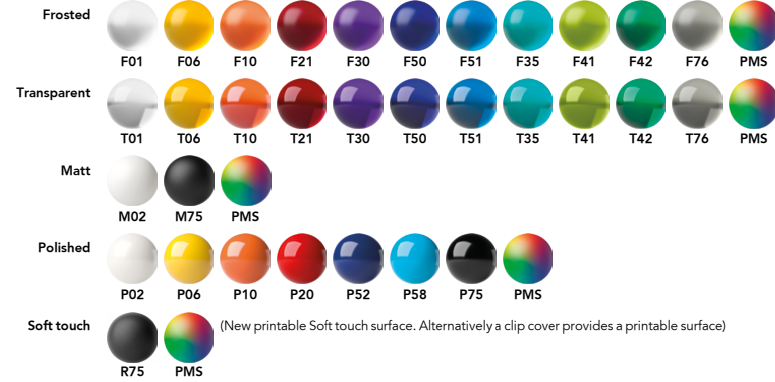

3 Nose cone

F Frosted
T Transparent
M Matt
P Polished
R Soft touch
S Satin finish metal
C Chrome finish metal

4 Clip cover

M Matt
P Polished

Clip cover option (Available only for Soft touch surfaces)

Cap, body and nose cone