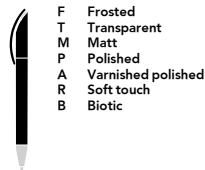

DS3

Product code

1 Writing system

T Twist ball pen

2 Cap and body

F Frosted
T Transparent
M Matt
P Polished
A Varnished polished
R Soft touch
B Biotic

3 Nose cone

F Frosted
T Transparent
M Matt
P Polished
A Varnished polished
R Soft touch
B Biotic
S Satin finish metal
C Chrome finish metal