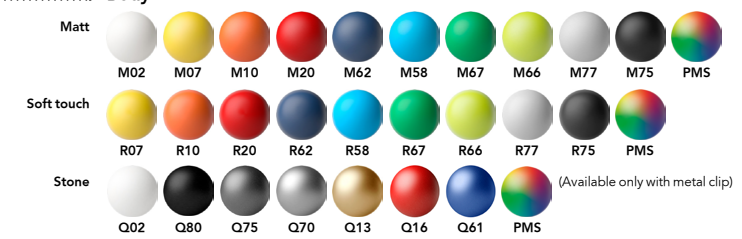

Minimum order quantity
500 pens
For PMS starting from 5.000 pieces