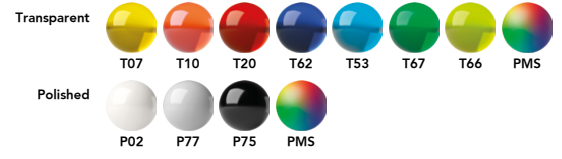

Curved and flat plastic clip