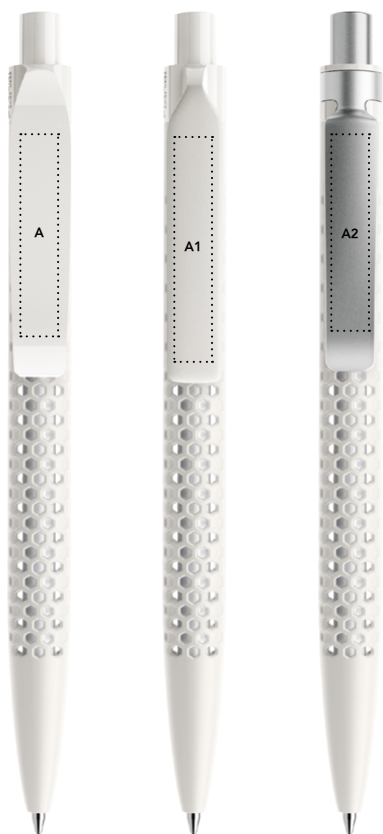

True Biotic Matt
 B02 B03 B11 B33 B41 B62 B75 PMS

Refills

Standard Floating Ball® lead free 1.0 mm
 All Prodir pens are refillable.

Configure your pen at prodir.com

Minimum order quantity
 500 pens
 For PMS starting from 5.000 pieces

1 Writing system

P Push ball pen

2 Body

B True Biotic

3 Clip

B True Biotic

4 Button

B True Biotic
 S Satin finish metal
 C Chrome finish metal