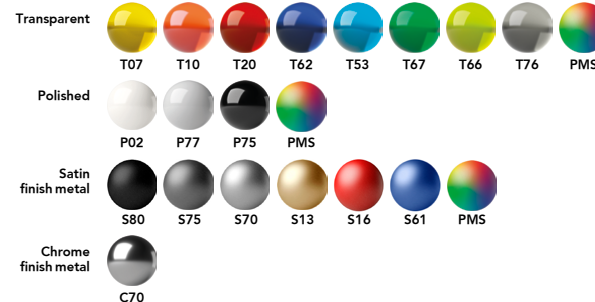

4 Button

T Transparent
P Polished
S Satin finish metal
C Chrome finish metal

Refills

Standard Floating Ball® lead free 1.0 mm
All Prodir pens are refillable.

Configure your pen at prodir.com

Button

Clip holder (Only with metal clip)

Curved and flat plastic clip

Metal clip

Body

Minimum order quantity

500 pens
For PMS starting from 5.000 pieces

QS40 True Biotic

Zukunft beginnt jetzt.

QS40 True Biotic