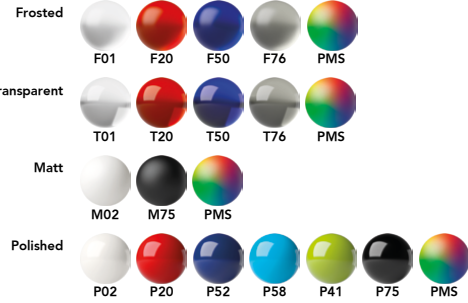

Product code

1 Writing system
P Push ball pen

2 Cap
F Frosted
T Transparent
M Matt
P Polished

3 Barrel
F Frosted
T Transparent
M Matt
P Polished

4 Button
F Frosted
T Transparent
M Matt
P Polished

2 Cap and body
F Frosted
T Transparent
M Matt
P Polished

3 Nose cone
S Satin finish metal
C Chrome finish metal

Button

Cap, body and barrel

Metal nose cone

Refills

Standard Floating Ball® lead free 1.0 mm
All Prodir pens are refillable.

Configure your pen at prodir.com

Minimum order quantity
500 pens
For PMS starting from 10.000 pieces