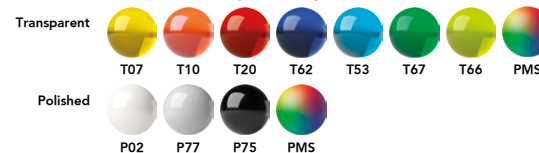

Product code

QS40 P M T - S

1 2 3 4

1 Writing system

P Push ball pen

2 Body

M Matt
R Soft touch

3 Clip

T Transparent
P Polished
S Satin finish metal

4 Button

T Transparent
P Polished
S Satin finish metal
C Chrome finish metal

Refills

Standard Floating Ball® lead free 1.0 mm
All Prodir pens are refillable.

Configure your pen at prodir.com

Button

Clip holder (Only with metal clip)

Curved and flat plastic clip

Metal clip

Body

Minimum order quantity

500 pens
For PMS starting from 5.000 pieces