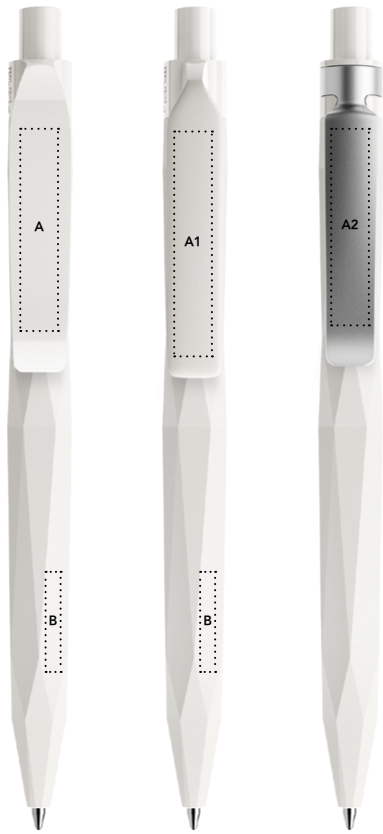

Refills

Standard Floating Ball® lead free 1.0 mm
All Prodir pens are refillable.

Configure your pen at prodir.com

Button

Clip holder (Only with metal clip)

Curved and flat plastic clip

Metal clip

Body

Minimum order quantity
500 pens
For PMS starting from 5.000 pieces

Print areas

		mm	Inch	Print	Notes
A	Curved clip	36 x 7	1,41 x 0,28	6 colours	-
A1	Flat clip	40 x 7	1,57 x 0,28	6 colours	-
A2	Metal clip	35 x 7	1,38 x 0,28	4 colours	Pad printing or laser engraving
B	Barrel	18 x 3	0,70 x 0,11	1 colour	Available only with matt surface. Not available with metal clip.