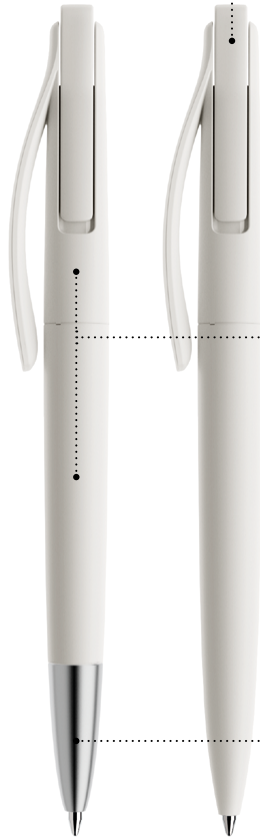

Product code

1 Writing system
P Push ball pen

2 Cap
F Frosted
T Transparent
M Matt
P Polished

3 Barrel
F Frosted
T Transparent
M Matt
P Polished

4 Button
F Frosted
T Transparent
M Matt
P Polished

2 Cap and body
F Frosted
T Transparent
M Matt
P Polished

3 Nose cone
S Satin finish metal
C Chrome finish metal

Button

Cap, body and barrel

Metal nose cone

Refills

Standard Floating Ball® lead free 1.0 mm
All Prodir pens are refillable.

Configure your pen at prodir.com