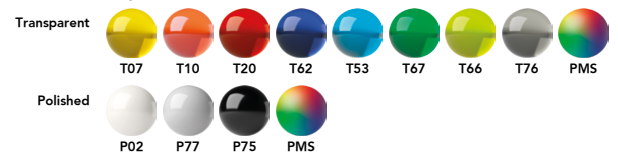

Clip holder (Only with metal clip)